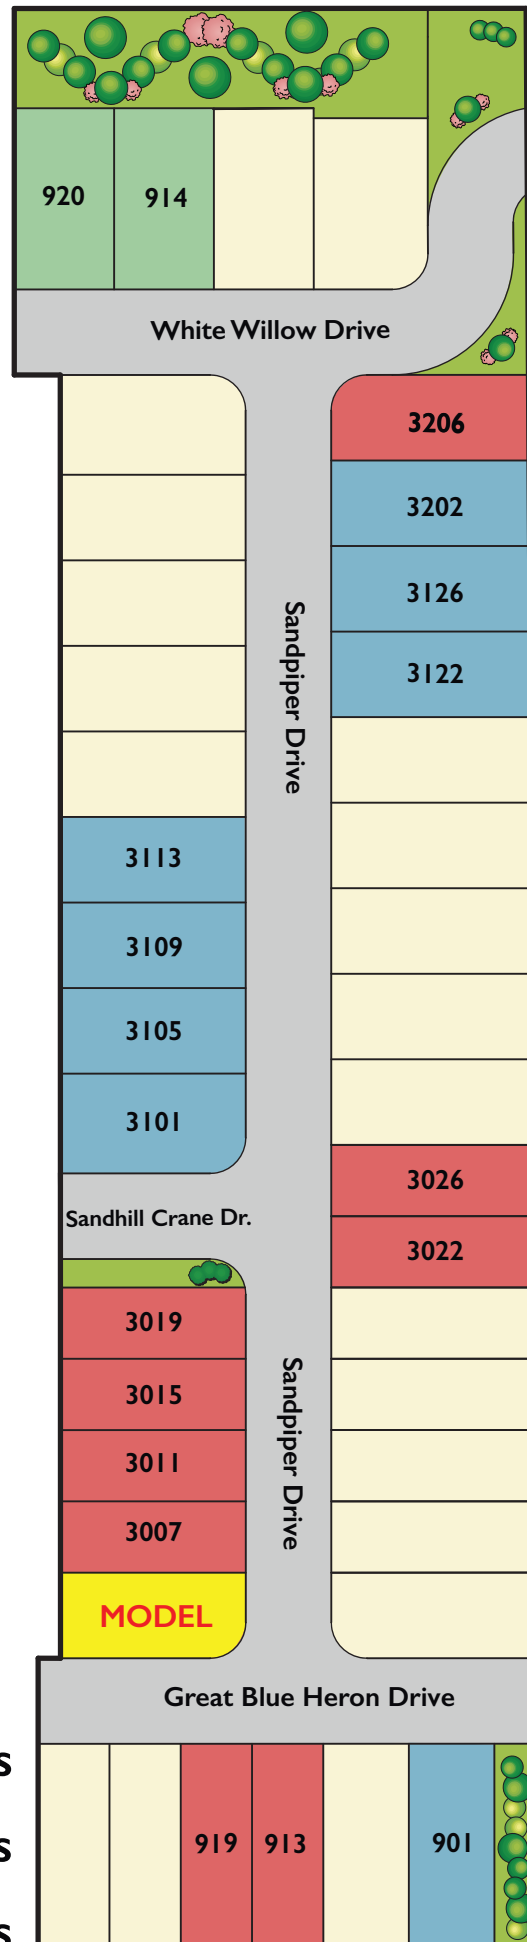

# HERON'S LANDING

- 70' Lots
- 60' Lots
- 50' Lots

**Section I**

Homesite premiums may apply on specific lots. Any and all visual elements, specifications, or details depicted on this map are for illustrative purposes only. Accuracy is not guaranteed, and some elements (such as trees, etc) can vary or change without notice. See Sales Manager for details. 4/2017